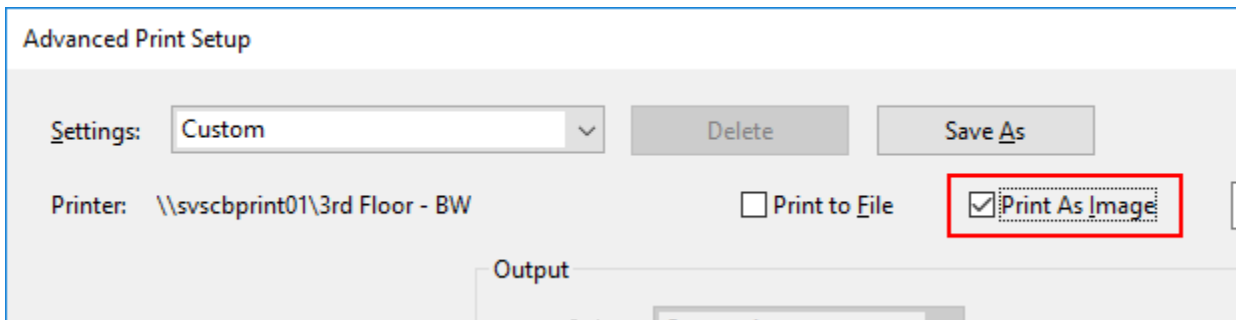

Click **OK** and then **OK**. Your PDF should then printer quicker.