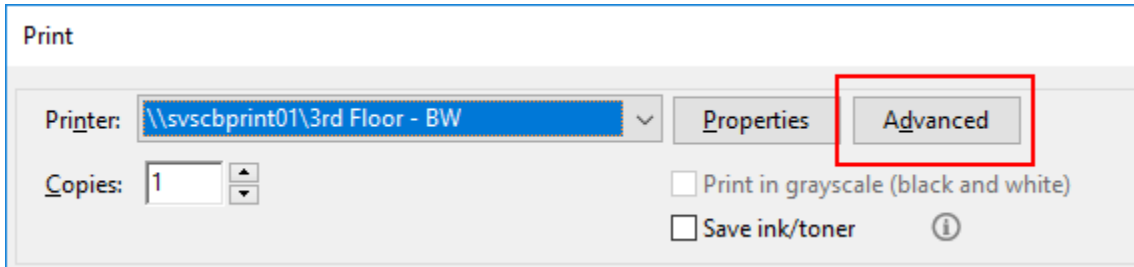

PDF Printing Is Very Slow

If you have ever ran into an issue where a PDF is printing very slow, try printing it as an image.

Open your PDF and select **Print** from the **File** menu.

Select your printer and click **Advanced**.